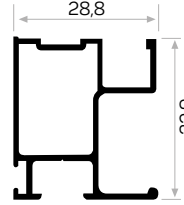

6526

STOK ✓

Ağırlık / Weight	0.448 kg/m
Paket Adedi / Quantity in Pack	8
Kil Fitol 67*800 Kod AM00207-004	
Mob. Vega Serisi Stoper Fitolli Kod AM00207-009	
Ray Kpk Kalın Cam Fitolli Kod AM00207-007