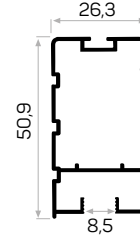

Rubber wick

Brush weather strip

Thick glass wick

6038

STOK ✓

Ağırlık / Weight 0.583 kg/m
Paket Adedi / Quantity in Pack 4
Kil Fitil 67*800 Kod AM00207-004
Mob. Ray Kapak Bitiş Fitili Balonlu Kod AM00207-008