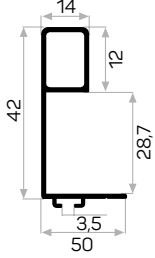

7416

Ağırlık / Weight 0.428 kg/m
Paket Adedi / Quantity in Pack 4

5950'nin kulp profili