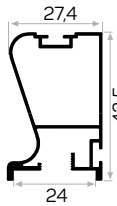

Brush weather strip

7315

Ağırlık / Weight 0.505 kg/m
Paket Adedi / Quantity in Pack 8
Kil Fitil 67*800 Kod AM00207-004
Mob. Ray Kapak Bitiş Fitili Balonlu Kod AM00207-008
Ray Kpk Kalın Cam Fitili Kod AM00207-007