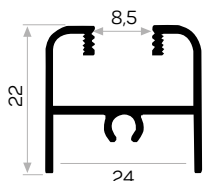

7224

STOK ✓

Ağırlık / Weight 0.526 kg/m
Paket Adedi / Quantity in Pack 4

Top shelf profile

10469

STOK ✓

Ağırlık / Weight 0.378 kg/m
Paket Adedi / Quantity in Pack 3

Vega series large bottom rail

5473

Ağırlık / Weight 0.430 kg/m
Paket Adedi / Quantity in Pack 8
Kil Fitil 67*800 Kod AM00207-004
Mob. Ray Kapak Bitiş Fitili Balonlu Kod AM00207-008
Ray Kpk Kalın Cam Fitili Kod AM00207-007

Rubber wick

Brush weather strip

Thick glass wick

6038

STOK ✓

Ağırlık / Weight 0.583 kg/m
Paket Adedi / Quantity in Pack 4
Kil Fitil 67*800 Kod AM00207-004
Mob. Ray Kapak Bitiş Fitili Balonlu Kod AM00207-008

Rubber wick

Brush weather strip

7315

Ağırlık / Weight 0.505 kg/m
Paket Adedi / Quantity in Pack 8
Kil Fitil 67*800 Kod AM00207-004
Mob. Ray Kapak Bitiş Fitili Balonlu Kod AM00207-008
Ray Kpk Kalın Cam Fitili Kod AM00207-007

Rubber wick

Brush weather strip

Thick glass wick

5249

STOK ✓

Ağırlık / Weight 0.300 kg/m
Paket Adedi / Quantity in Pack 9
Ray Kpk Kalın Cam Fitili Kod AM00207-007

Works with thick glass wick

5251

STOK ✓

Ağırlık / Weight 0.285 kg/m
Paket Adedi / Quantity in Pack 9
Ray Kpk Kalın Cam Fitili Kod AM00207-007

Works with thick glass wick

5250

STOK ✓

Ağırlık / Weight 0.477 kg/m
Paket Adedi / Quantity in Pack 6
Ray Kpk Kalın Cam Fitili Kod AM00207-007

Works with thick glass wick

* Stokta bulunan ürünler ✓ işareti ile belirtilmektedir. The products always available in stock are indicated by ✓.

* Aksesuarlar profil içeriğine dahil değildir, lütfen ayrıca sipariş ediniz. Accessories are not included in the profile, please order separately.