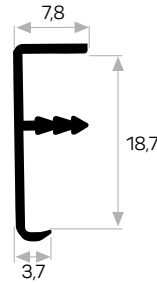

5993

Ağırlık / Weight 0.105 kg/m
Paket Adedi / Quantity in Pack 20