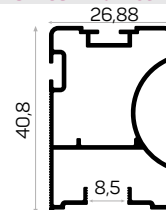

12980

Ağırlık / Weight 0.487 kg/m
Paket Adedi / Quantity in Pack 9
Kıl Fitil 67*800 Kod AM00207-004
Mob. Ray Kapak Bitiş Fitili Balonlu Kod AM00207-008
Ray Kpk Kalın Cam Fitili Kod AM00207-007