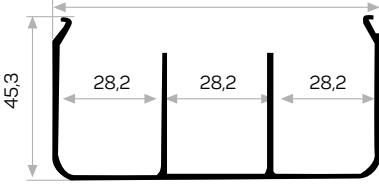

6219

Ağırlık / Weight 1.030 kg/m
Paket Adedi / Quantity in Pack 4

Kablo kanal profili
6220 ile Beraber Çalışır.
90,6

6220

Ağırlık / Weight 0.488 kg/m
Paket Adedi / Quantity in Pack 8

Kablo kanal profil kapağı
6219 ile Beraber Çalışır.