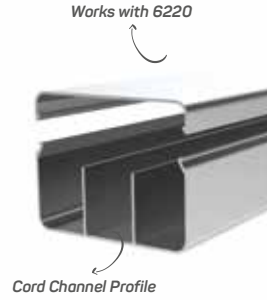

6219

Ağırlık / Weight 1.030 kg/m
Paket Adedi / Quantity in Pack 4

Kablo kanal profili
6220 ile Beraber Çalışır.
90,6

6220

Ağırlık / Weight 0.488 kg/m
Paket Adedi / Quantity in Pack 8

Kablo kanal profil kapağı
6219 ile Beraber Çalışır.