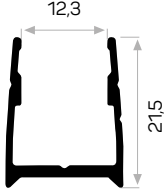

7374

STOK ✓

Ağırlık / Weight 0.209 kg/m
Paket Adedi / Quantity in Pack 18
Kompakt Laminant U Profili