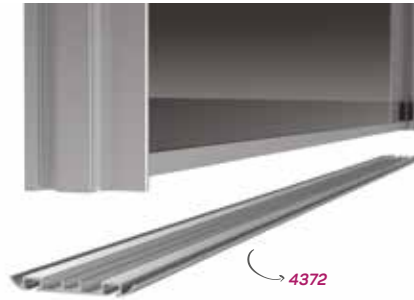

SÜRME KAPAK PROFİLLERİ UYGULAMASI