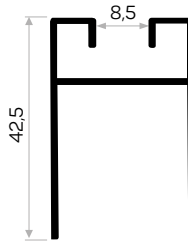

5141

Ağırlık / Weight	0.480 kg/m
Paket Adedi / Quantity in Pack	8
Kil Fitil 67*800 Kod AM00207-004	
Mob. Ray Kapak Bitiş Fitili Balonlu Kod AM00207-008	

4110

Ağırlık / Weight	0.523 kg/m
Paket Adedi / Quantity in Pack	6
Kil Fitil 67*800 Kod AM00207-004	
Mob. Ray Kapak Bitiş Fitili Balonlu Kod AM00207-008	
Ray Kpk Kalın Cam Fitili Kod AM00207-007	

4108

Ağırlık / Weight	0.329 kg/m
Paket Adedi / Quantity in Pack	9
Ray Kpk Kalın Cam Fitili Kod AM00207-007	

4107

Ağırlık / Weight	0.447 kg/m
Paket Adedi / Quantity in Pack	6
Ray Kpk Kalın Cam Fitili Kod AM00207-007	

4109

Ağırlık / Weight	0.451 kg/m
Paket Adedi / Quantity in Pack	9
Ray Kpk Kalın Cam Fitili Kod AM00207-007	

10805

STOK ✓

Ağırlık / Weight	0.467 kg/m
Paket Adedi / Quantity in Pack	9
Kil Fitil 67*800 Kod AM00207-004	
Mob. Ray Kapak Bitiş Fitili Balonlu Kod AM00207-008	

10803

STOK ✓

Ağırlık / Weight	0.264 kg/m
Paket Adedi / Quantity in Pack	16

10802

STOK ✓

Ağırlık / Weight	0.497 kg/m
Paket Adedi / Quantity in Pack	16

* Stokta bulunan ürünler ✓ işareti ile belirtilmektedir. The products always available in stock are indicated by ✓.

* Aksesuarlar profil içeriğine dahil değildir, lütfen ayrıca sipariş ediniz. Accessories are not included in the profile, please order separately.