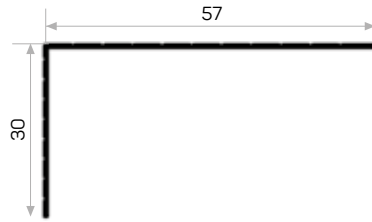

10134

STOK ☒

Ağırlık / Weight 0.227 kg/m
Paket Adedi / Quantity in Pack 8

0226

Ağırlık / Weight 0.366 kg/m
Paket Adedi / Quantity in Pack 6
Merdiven Fitili Kod AM00207-010

0723

Ağırlık / Weight 0.469kg/m
Paket Adedi / Quantity in Pack 4
Merdiven Fitili Kod AM00207-010

6557

STOK ☒

Ağırlık / Weight 0.279kg/m
Paket Adedi / Quantity in Pack 6

2158

Ağırlık / Weight 0.220kg/m
Paket Adedi / Quantity in Pack 12

2157

Ağırlık / Weight 0.219kg/m
Paket Adedi / Quantity in Pack 12

0649

STOK ☒

Ağırlık / Weight 0.358 kg/m
Paket Adedi / Quantity in Pack 6
Merdiven Fitili Kod AM00207-010

* Stokta bulunan ürünler ☒ işareti ile belirtilmektedir. The products always available in stock are indicated by ☒.

* Aksesuarlar profil içeriğine dahil değildir, lütfen ayrıca sipariş ediniz. Accessories are not included in the profile, please order separately.