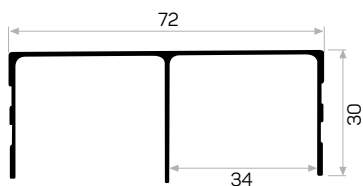

5248

Ağırlık / Weight 0.493 kg/m
Paket Adedi / Quantity in Pack 4