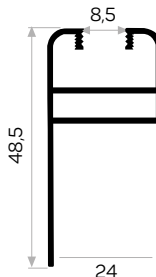

STOK ✓

Ağırlık / Weight 0.285 kg/m
Paket Adedi / Quantity in Pack 9
Ray Kpk Kalın Cam Fitili Kod AM00207-007

Works with thick glass wick

5250

STOK ✓

Ağırlık / Weight 0.477 kg/m
Paket Adedi / Quantity in Pack 6
Ray Kpk Kalın Cam Fitili Kod AM00207-007