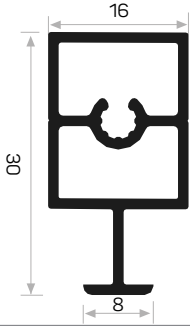

12385

YENİ NEW

Ağırlık / Weight 0,345 kg/m
Paket Adedi / Quantity in Pack 12