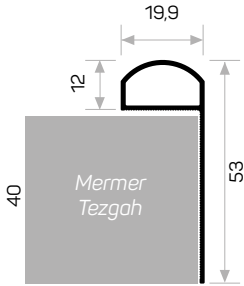

Ağırlık / Weight 0.301 kg/m

Paket Adedi / Quantity in Pack 8

4 cm.lik Tezgah Önü Profili

Countertop's front profile for 4cm thickness

5969

STOK ✓

Ağırlık / Weight 0.262kg/m

Paket Adedi / Quantity in Pack 12