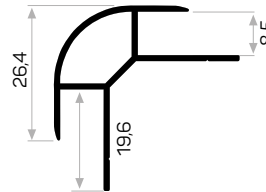

7377

STOK ✓

Ağırlık / Weight 0.365 kg/m
Paket Adedi / Quantity in Pack 9