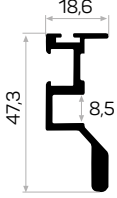

5952

Ağırlık / Weight	0.627 kg/m
Paket Adedi / Quantity in Pack	4
Kil Fitol 67*800 Kod AM00207-004	
Mob. Vega Serisi Stoper Fitolli Kod AM00207-009	
Ray Kpk Kalın Cam Fitolli Kod AM00207-007