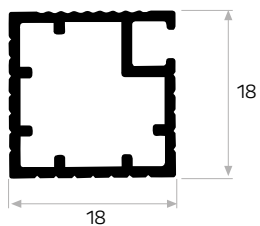

5969

STOK ✓

Ağırlık / Weight 0.262kg/m

Paket Adedi / Quantity in Pack 12

Mob. Eyve Altı Bağl. Aparatı Kod AM00300-016

Mutfak Eyve Altı Profili