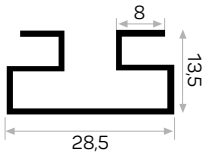

5466

STOK ✓

Ağırlık / Weight 0.235 kg/m
Paket Adedi / Quantity in Pack 12