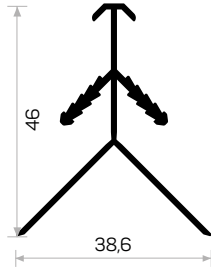

6855

Ağırlık / Weight 0.465 kg/m
Paket Adedi / Quantity in Pack 1

13014

YENİ
NEW

Ağırlık / Weight 0.153 kg/m
Paket Adedi / Quantity in Pack 24