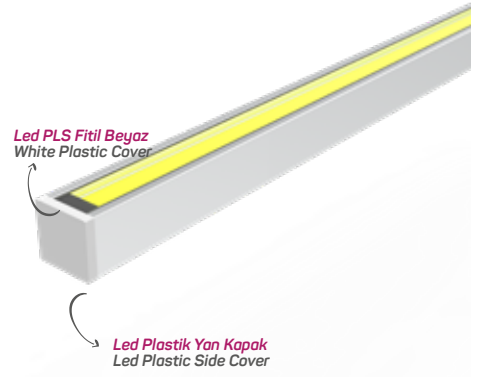

Led PLS Fitil Beyaz
White Plastic Cover

Led Plastik Yan Kapak
Led Plastic Side Cover

12685

STOK ✓

Ağırlık / Weight 1.238 kg/m

Paket Adedi / Quantity in Pack 3

Led PRF PLS Kapağı Kod AM00414-001

Led PRF PLS Fitil Beyaz Kod AM00314-027

Led PLS Fitil Beyaz
White Plastic Cover