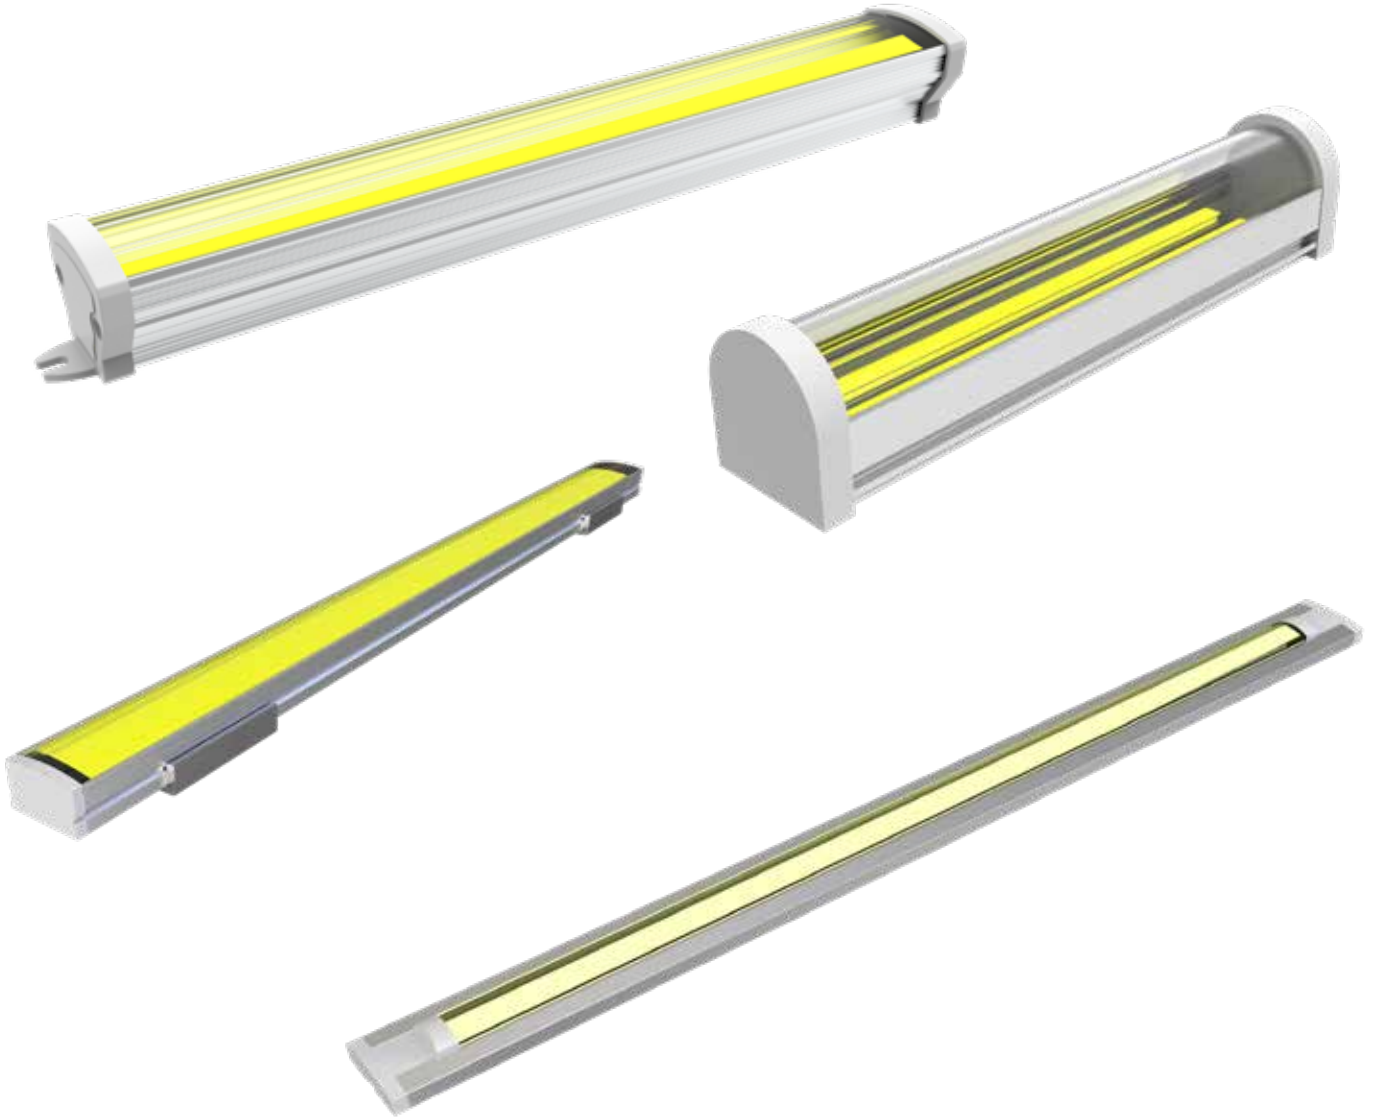

İSİMLİK VE YÖNLENDİRME PROFİLLERİ / NAME AND GUIDANCE PROFILES

2097

Ağırlık / Weight 0.158 kg/m

Paket Adedi / Quantity in Pack 4

2096 Kapak Profili

2096

Ağırlık / Weight 0.205 kg/m

Paket Adedi / Quantity in Pack 4

2097 ile Beraber Çalışır.

* Stokta bulunan ürünler ☒ işareti ile belirtilmektedir. The products always available in stock are indicated by ☒.

* Aksesuarlar profil içeriğine dahil değildir, lütfen ayrıca sipariş ediniz. Accessories are not included in the profile, please order separately.