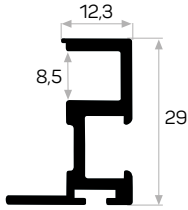

5950

Ağırlık / Weight	0.433 kg/m
Paket Adedi / Quantity in Pack	12
Kil Fitol 67*800 Kod AM00207-004	
Mob. Vega Serisi Stoper Fitolli Kod AM00207-009	
Ray Kpk Kalın Cam Fitolli Kod AM00207-007