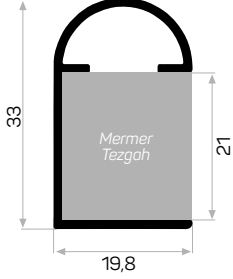

TEZGAH ÖNÜ VE BAZA PROFİLLERİ

Countertop's
Front and Baseboard
Profiles

7417

STOK ✓

Ağırlık / Weight 0.261kg/m

Paket Adedi / Quantity in Pack 12

Mermer Granit Tezgah Profili

Marble countertop's front profile