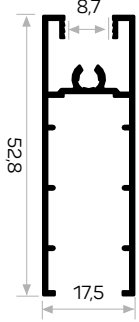

12983

STOK ✓

Ağırlık / Weight 0,503 kg/m
Paket Adedi / Quantity in Pack 8