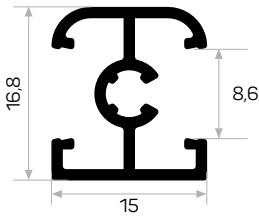

10261

STOK ✓

Ağırlık / Weight 0.205 kg/m
Paket Adedi / Quantity in Pack 16
Ray Kpk Kalın Cam Fitili Kod AM00207-007
İnce Orta Kayı