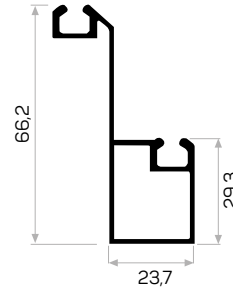

6984

Ağırlık / Weight 0.720 kg/m
Paket Adedi / Quantity in Pack 8