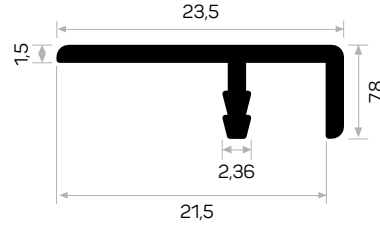

SUNTA KENAR VE SÜS ÇİTASI PROFİLLERİ / HARDBOARD FRAME AND TRIM PROFILES

0351

STOK ✓

Ağırlık / Weight 0.320 kg/m
Paket Adedi / Quantity in Pack 40

12076

STOK ✓

Ağırlık / Weight 0.478 kg/m
Paket Adedi / Quantity in Pack 24

Kapak Gergi Profili

Board Tention Profile

6855

Ağırlık / Weight 0.465 kg/m
Paket Adedi / Quantity in Pack 1

13014

YENİ
NEW

Ağırlık / Weight 0.153 kg/m
Paket Adedi / Quantity in Pack 24

13165

YENİ
NEW

Ağırlık / Weight 0.143 kg/m
Paket Adedi / Quantity in Pack 0

SUNTA KENAR VE SÜS ÇİTASI PROFİL UYGULAMASI

* Stokta bulunan ürünler ✓ işareti ile belirtilmektedir. The products always available in stock are indicated by ✓.

* Aksesuarlar profil içeriğine dahil değildir, lütfen ayrıca sipariş ediniz. Accessories are not included in the profile, please order separately.