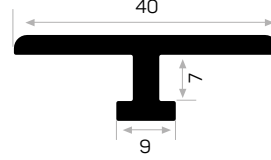

0351

STOK ✓

Ağırlık / Weight 0.320 kg/m
Paket Adedi / Quantity in Pack 40

12076

STOK ✓

Ağırlık / Weight 0.478 kg/m
Paket Adedi / Quantity in Pack 24

Kapak Gergi Profili

Board Tention Profile