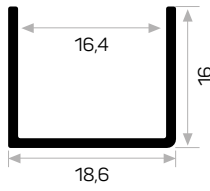

13165

YENİ
NEW

Ağırlık / Weight 0.143 kg/m
Paket Adedi / Quantity in Pack 0