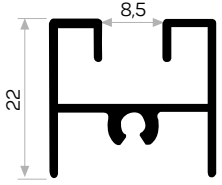

4108

Ağırlık / Weight	0.329 kg/m
Paket Adedi / Quantity in Pack	9
Ray Kpk Kalın Cam Fitili Kod AM00207-007	

4107

Ağırlık / Weight	0.447 kg/m
Paket Adedi / Quantity in Pack	6
Ray Kpk Kalın Cam Fitili Kod AM00207-007