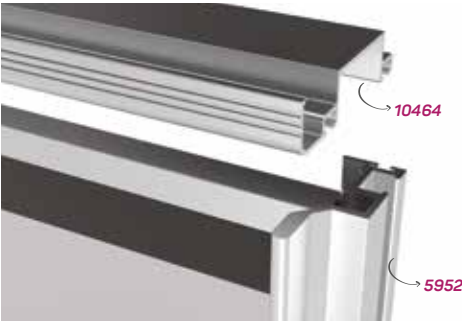

SÜRME KAPAK PROFİLLERİ UYGULAMASI