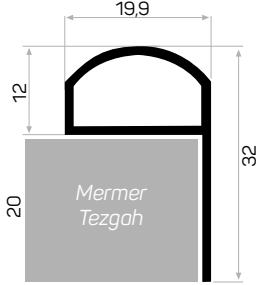

7084

STOK ✓

Ağırlık / Weight 0.240kg/m

Paket Adedi / Quantity in Pack 12

Tezgah Önü ve Mutfak Dolap Taç Profili