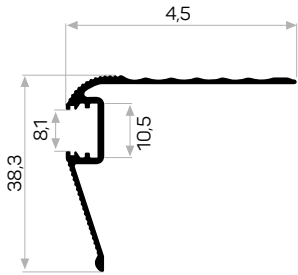

7447

STOK ✓

Ağırlık / Weight 0.319kg/m
Paket Adedi / Quantity in Pack 12

Led Profil Üst Kapak Kod AM00314-010