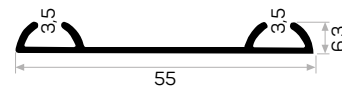

* Stokta bulunan ürünler ✓ işareti ile belirtilmektedir. The products always available in stock are indicated by ✓.

* Aksesuarlar profil içeriğine dahil değildir, lütfen ayrıca sipariş ediniz. Accessories are not included in the profile, please order separately.