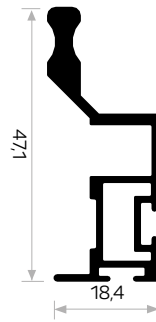

13167

YENİ NEW

Ağırlık / Weight 0,577 kg/m
Paket Adedi / Quantity in Pack 8