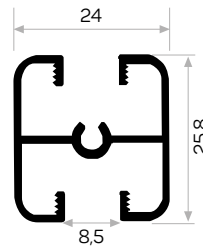

Rubber wick

Brush weather strip

Thick glass wick

5249

STOK ✓

Ağırlık / Weight 0.300 kg/m
Paket Adedi / Quantity in Pack 9
Ray Kpk Kalın Cam Fitili Kod AM00207-007

Works with thick glass wick

5251