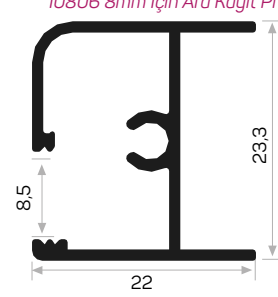

13287

YENİ NEW

STOK ✓

Ağırlık / Weight 0,267 kg/m
Paket Adedi / Quantity in Pack 15

10806 8mm İçin Ara Kayıt Profili