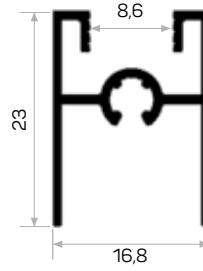

Compact Laminant Crown Profile

7375

STOK ✓

Ağırlık / Weight 0.167 kg/m
Paket Adedi / Quantity in Pack 8
Kompakt Laminant H Profili

Compact Laminant H Profile

10676

Ağırlık / Weight 0.249 kg/m
Paket Adedi / Quantity in Pack 12