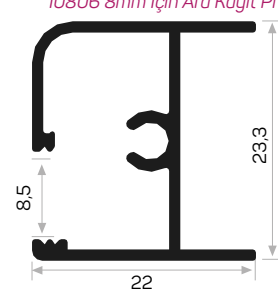

13287

YENİ NEW

STOK ✓

Ağırlık / Weight 0,272 kg/m
Paket Adedi / Quantity in Pack 15