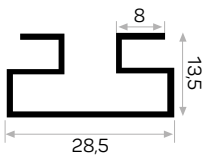

7377

STOK ✓

Ağırlık / Weight 0.365 kg/m
Paket Adedi / Quantity in Pack 9

12206

STOK ✓

Ağırlık / Weight 0.803 kg/m
Paket Adedi / Quantity in Pack 4

Gradual Shelf Profile

12207