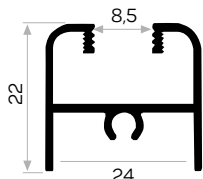

7224

STOK ✓

Ağırlık / Weight 0.526 kg/m
Paket Adedi / Quantity in Pack 4

Top shelf profile

10469

STOK ✓

Ağırlık / Weight 0.378 kg/m
Paket Adedi / Quantity in Pack 3

Vega series large bottom rail

5473

Ağırlık / Weight 0.430 kg/m
Paket Adedi / Quantity in Pack 8
Kil Fitil 67*800 Kod AM00207-004
Mob. Ray Kapak Bitiş Fitili Balonlu Kod AM00207-008
Ray Kpk Kalın Cam Fitili Kod AM00207-007

Rubber wick

Brush weather strip

Thick glass wick

6038

STOK ✓

Ağırlık / Weight 0.583 kg/m
Paket Adedi / Quantity in Pack 4
Kil Fitil 67*800 Kod AM00207-004
Mob. Ray Kapak Bitiş Fitili Balonlu Kod AM00207-008

Rubber wick

Brush weather strip

7315

Ağırlık / Weight 0.505 kg/m
Paket Adedi / Quantity in Pack 8
Kil Fitil 67*800 Kod AM00207-004
Mob. Ray Kapak Bitiş Fitili Balonlu Kod AM00207-008
Ray Kpk Kalın Cam Fitili Kod AM00207-007

Rubber wick

Brush weather strip

Thick glass wick

5249

STOK ✓

Ağırlık / Weight 0.300 kg/m
Paket Adedi / Quantity in Pack 9
Ray Kpk Kalın Cam Fitili Kod AM00207-007

Works with thick glass wick

5251

STOK ✓

Ağırlık / Weight 0.285 kg/m
Paket Adedi / Quantity in Pack 9
Ray Kpk Kalın Cam Fitili Kod AM00207-007

Works with thick glass wick

5250

STOK ✓

Ağırlık / Weight 0.477 kg/m
Paket Adedi / Quantity in Pack 6
Ray Kpk Kalın Cam Fitili Kod AM00207-007

Works with thick glass wick

* Stokta bulunan ürünler ✓ işareti ile belirtilmektedir. The products always available in stock are indicated by ✓.

* Aksesuarlar profil içeriğine dahil değildir, lütfen ayrıca sipariş ediniz. Accessories are not included in the profile, please order separately.