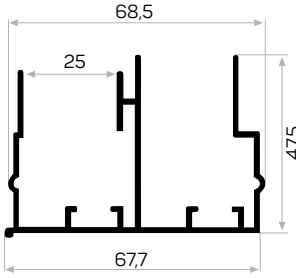

Ağırlık / Weight 0.956 kg/m
Paket Adedi / Quantity in Pack 8

6543

STOK ✓

Ağırlık / Weight 0.241 kg/m
Paket Adedi / Quantity in Pack 18

Mob. 75kg Pano Mek. Kod AM00407-022

Works with
75kg board mechanism

5393