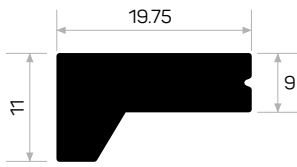

10417

Ağırlık / Weight 0.401 kg/m
Paket Adedi / Quantity in Pack 12