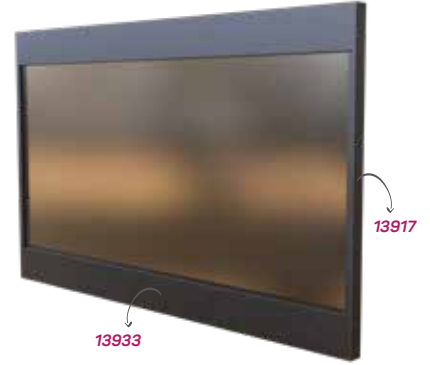

13933

YENİ
NEW

STOK ✓

Ağırlık / Weight 0.550kg/m

Paket Adedi / Quantity in Pack 4

Sert U Cam Fitili Kod AM00206-003

13917 ile beraber çalışır.