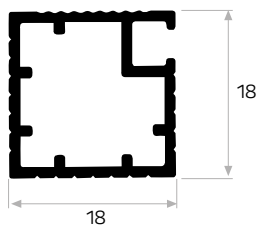

5969

STOK ✓

Ağırlık / Weight 0.262kg/m

Paket Adedi / Quantity in Pack 12

Mob. Eyve Altı Bağı. Aparatı Kod AM00300-016

Mutfak Eyve Altı Profili