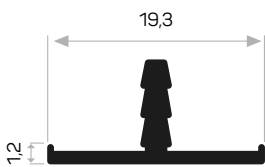

6039

STOK ☒

Ağırlık / Weight 0.119 kg/m
Paket Adedi / Quantity in Pack 32