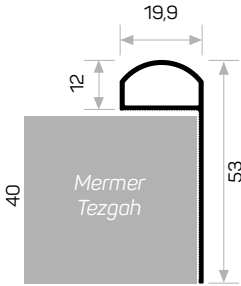

Ağırlık / Weight 0.301 kg/m

Paket Adedi / Quantity in Pack 8

4 cm.lik Tezgah Önü Profili

Countertop's front profile for 4cm thickness

5969

STOK ✓

Ağırlık / Weight 0.262kg/m

Paket Adedi / Quantity in Pack 12