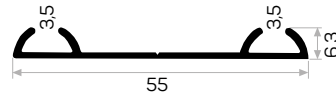

Ağırlık / Weight 0.956 kg/m
Paket Adedi / Quantity in Pack 8

6543

STOK ✓

Ağırlık / Weight 0.241 kg/m
Paket Adedi / Quantity in Pack 18

Mob. 75kg Pano Mek. Kod AM00407-022

Works with
75kg board mechanism

5393