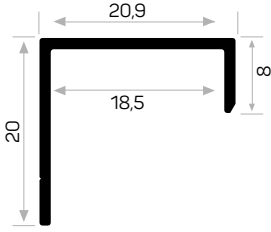

SUNTA KENAR VE SÜS ÇİTASI PROFİLLERİ / HARDBOARD FRAME AND TRIM PROFILES

11830

STOK ✓

Ağırlık / Weight 0.153 kg/m
Paket Adedi / Quantity in Pack 24