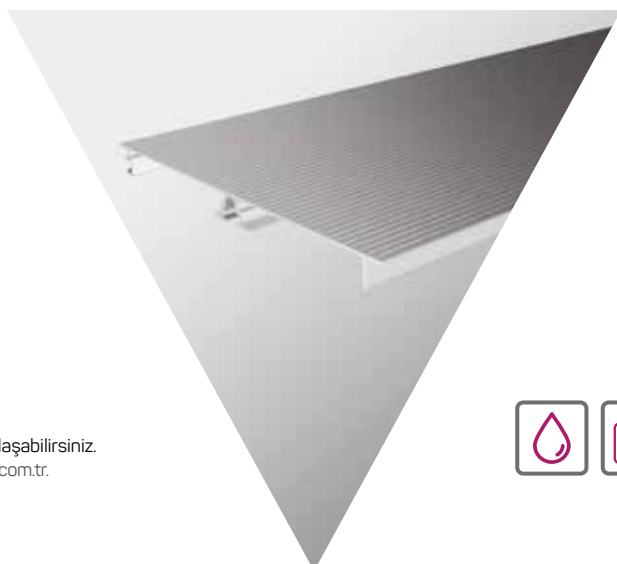

TEZGAH ÖNÜ VE BAZA PROFİLLERİ

Countertop's
Front and Baseboard
Profiles

7417

STOK ✓

Ağırlık / Weight 0.261kg/m

Paket Adedi / Quantity in Pack 12

Mermer Granit Tezgah Profili

Marble countertop's front profile