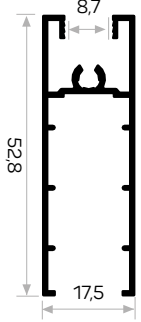

12983

STOK ✓

Ağırlık / Weight 0,513 kg/m
Paket Adedi / Quantity in Pack 8