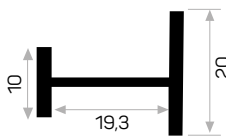

5858

Ağırlık / Weight 0.229 kg/m
Paket Adedi / Quantity in Pack 18

3722

STOK ✓

Ağırlık / Weight 0.134 kg/m
Paket Adedi / Quantity in Pack 18

Gömme Süs Profili