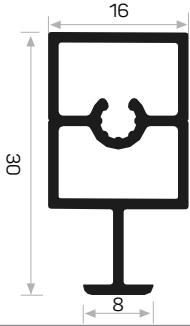

12385

YENİ NEW

Ağırlık / Weight 0,351 kg/m
Paket Adedi / Quantity in Pack 12