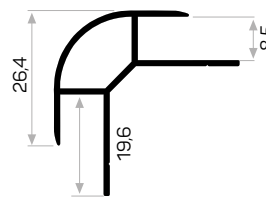

7377

STOK ✓

Ağırlık / Weight 0.365 kg/m
Paket Adedi / Quantity in Pack 9

12206

STOK ✓

Ağırlık / Weight 0.803 kg/m
Paket Adedi / Quantity in Pack 4

Gradual Shelf Profile

12207