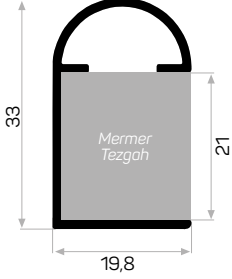

TEZGAH ÖNÜ VE BAZA PROFİLLERİ

Countertop's
Front and Baseboard
Profiles

7417

STOK ✓

Ağırlık / Weight 0.261kg/m

Paket Adedi / Quantity in Pack 12

Mermer Granit Tezgah Profili

Marble countertop's front profile