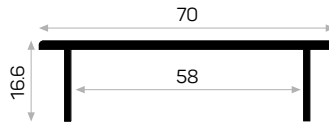

ELOKSAL - ANODIZED

KOD / CODE NO	L (mm)	Paket / Pack
M40 0900 001	200 mm	20
M40 0900 002	270 mm	20
M40 0900 003	423 mm	20
M40 0900 004	500 mm	20
M40 0900 005	610 mm	20
M40 0900 006	723 mm	20