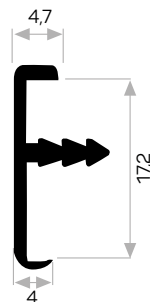

5939

Ağırlık / Weight 0.118 kg/m
Paket Adedi / Quantity in Pack 24