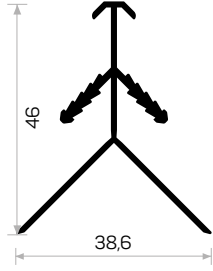

6855

Ağırlık / Weight 0.465 kg/m
Paket Adedi / Quantity in Pack 1

13014

Ağırlık / Weight 0.153 kg/m
Paket Adedi / Quantity in Pack 24