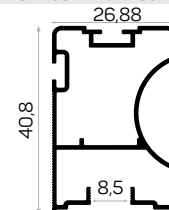

12980

Ağırlık / Weight 0.487 kg/m
Paket Adedi / Quantity in Pack 9
Kıl Fitil 67*800 Kod AM00207-004
Mob. Ray Kapak Bitiş Fitili Balonlu Kod AM00207-008
Ray Kpk Kalın Cam Fitili Kod AM00207-007