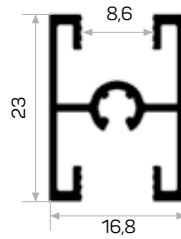

10677

Ağırlık / Weight 0.294 kg/m
Paket Adedi / Quantity in Pack 12
Ray Kpk Kalın Cam Fitili Kod AM00207-007