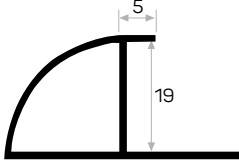

1116

STOK ✓

Ağırlık / Weight 0.314 kg/m
Paket Adedi / Quantity in Pack 12

4967

Ağırlık / Weight 0.205 kg/m
Paket Adedi / Quantity in Pack 12